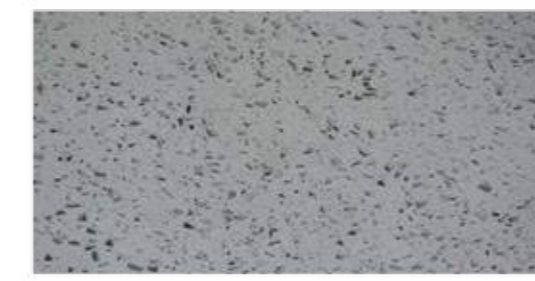

Mottle Grey 1250